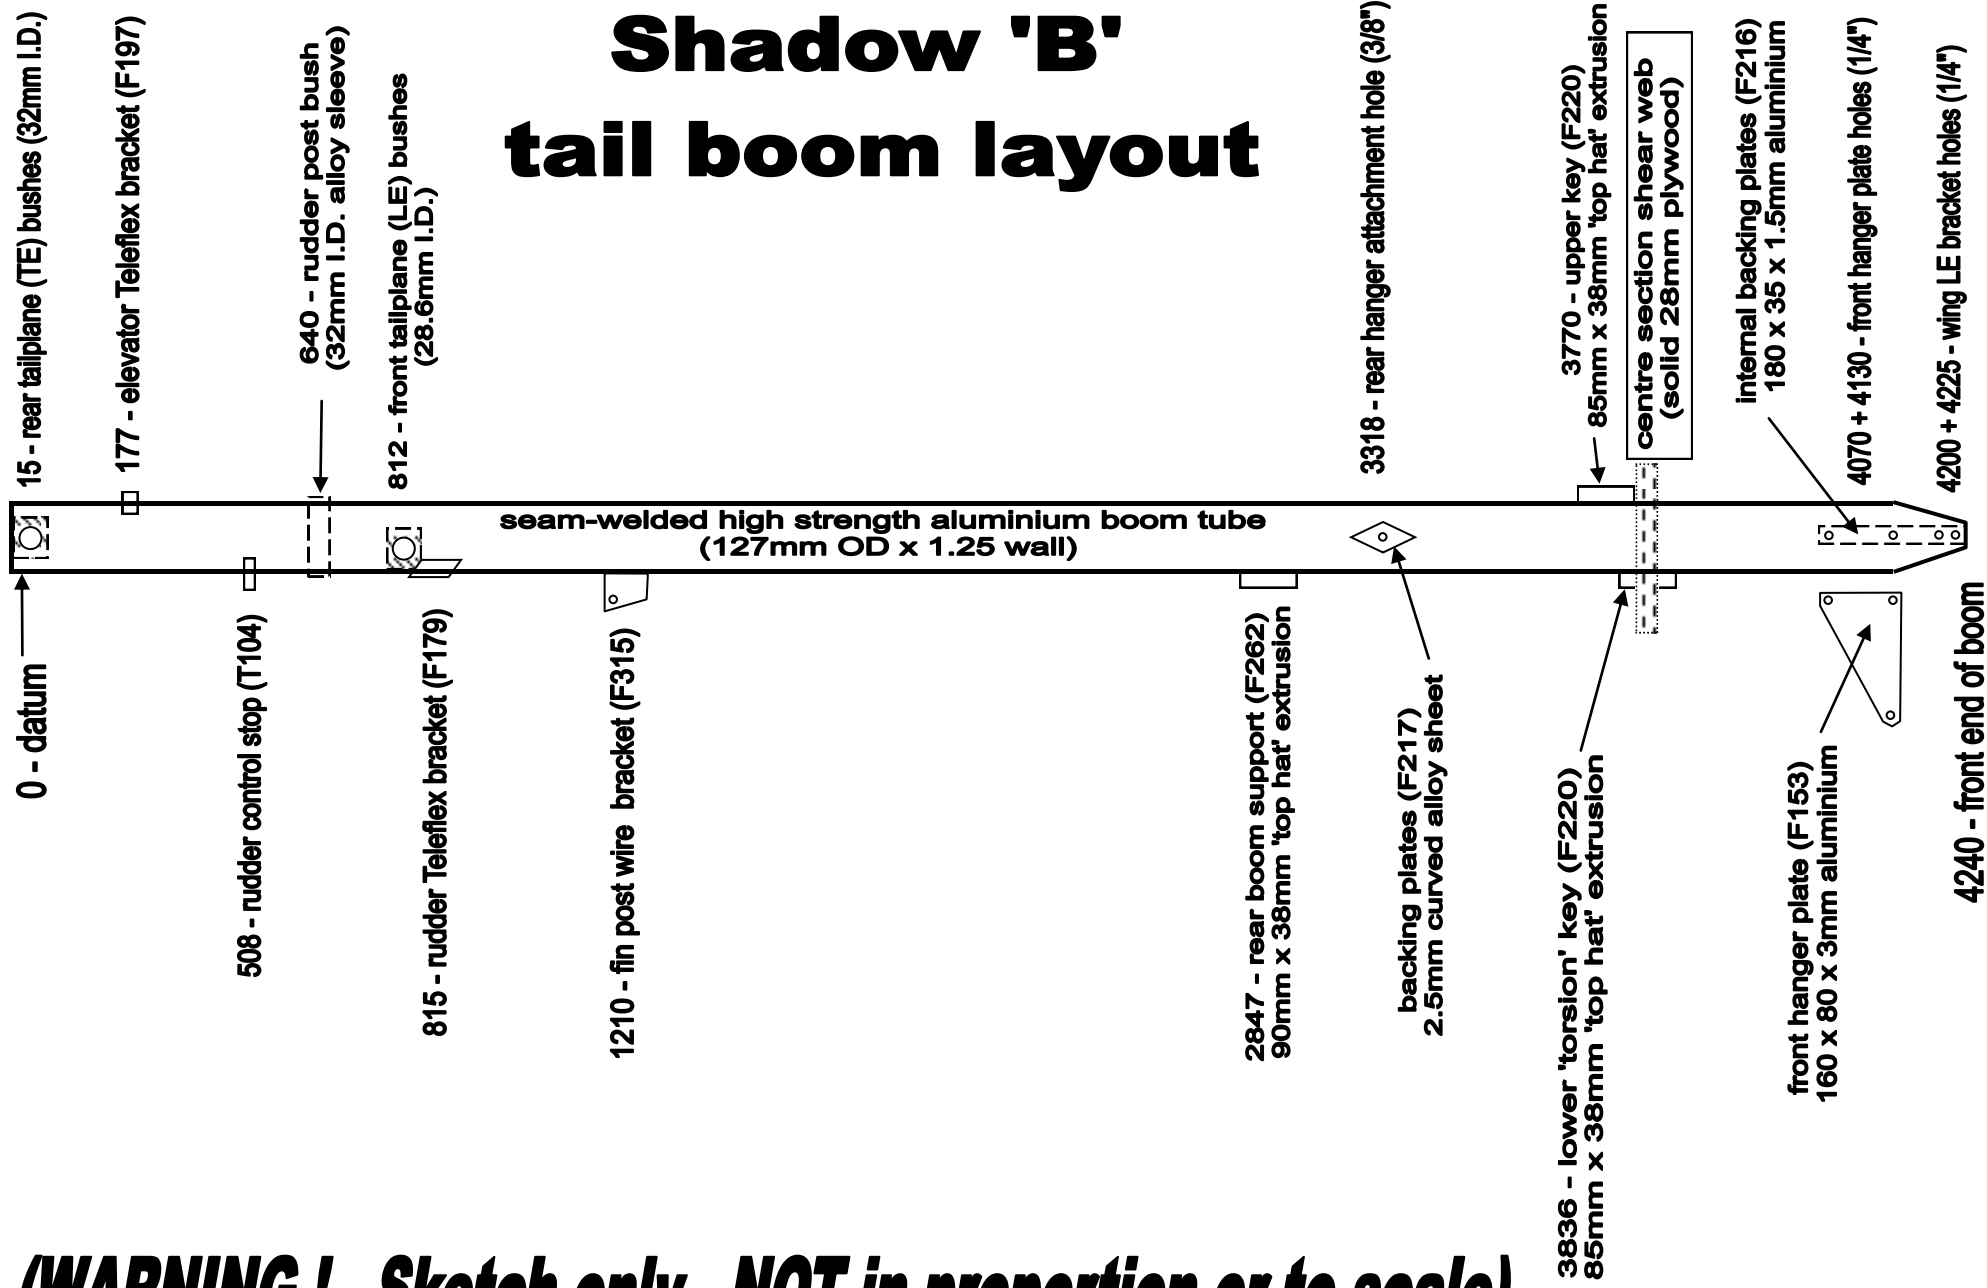

## Shadow 'B' wing (starboard panel + centre section)

***(WARNING! Sketch only  
- NOT in proportion or to scale)***

# Shadow 'B' wing construction

**(WARNING! Sketch only - NOT in proportion or to scale)**

# Shadow 'B' wing spar construction

# Shadow 'B' tail boom layout

***(WARNING! Sketch only - NOT in proportion or to scale)***